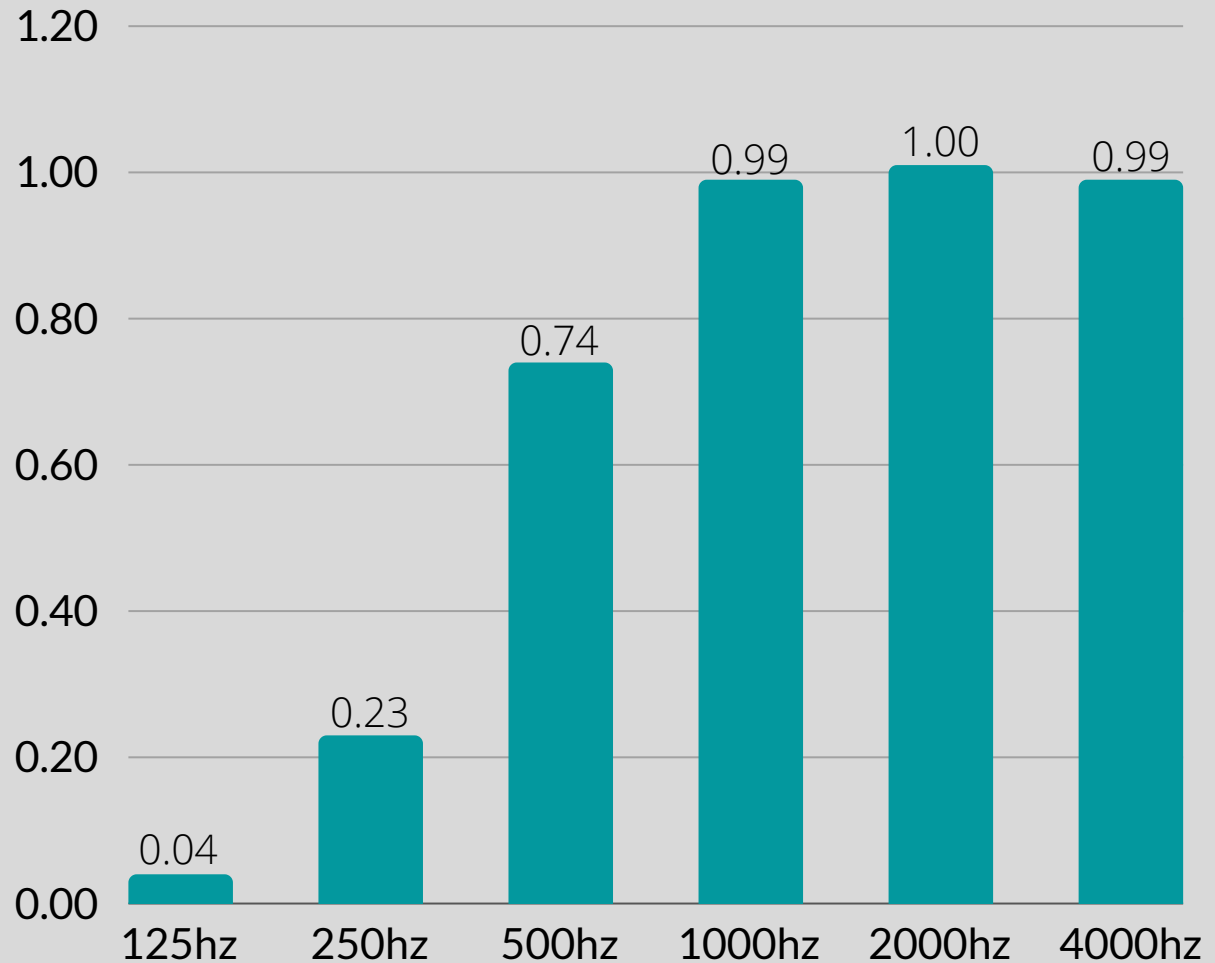

## 1"/25mm

**NRC**

**0.80**

80% average absorption @ 60db

Absorbs 100% of high frequencies  
Absorbs 85% of mid range frequencies  
Absorbs 15% of low-mid frequencies

Per ASTM C423

## 2"/50mm